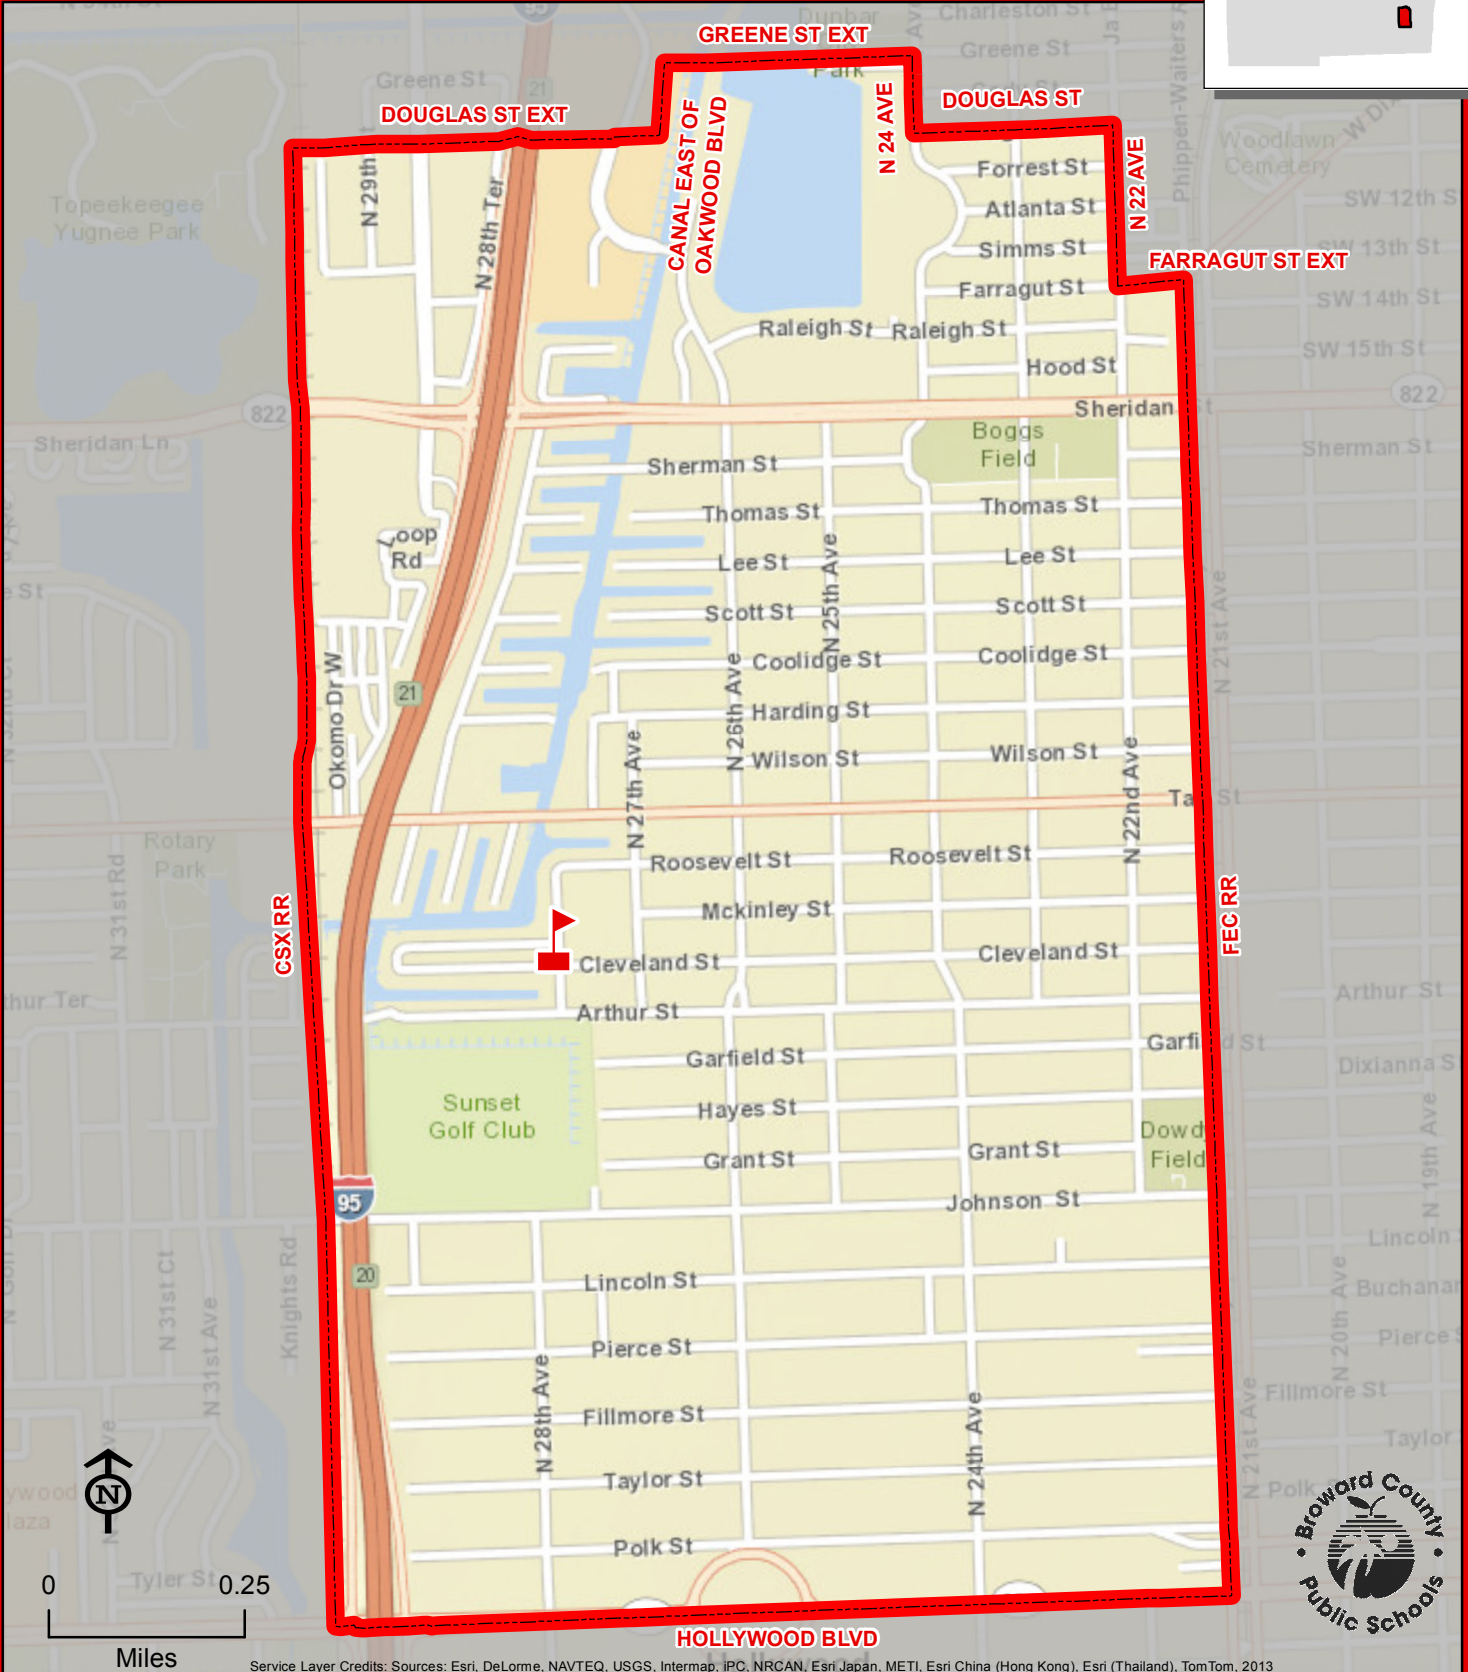

OAKRIDGE ELEMENTARY SCHOOL

1507 N 28 AVENUE
HOLLYWOOD, FLORIDA 33020
754-323-6700

OAKRIDGE

THIS MAP IS FOR CONCEPTUAL PURPOSES ONLY AND SHOULD NOT BE USED FOR LEGAL BOUNDARY DETERMINATIONS